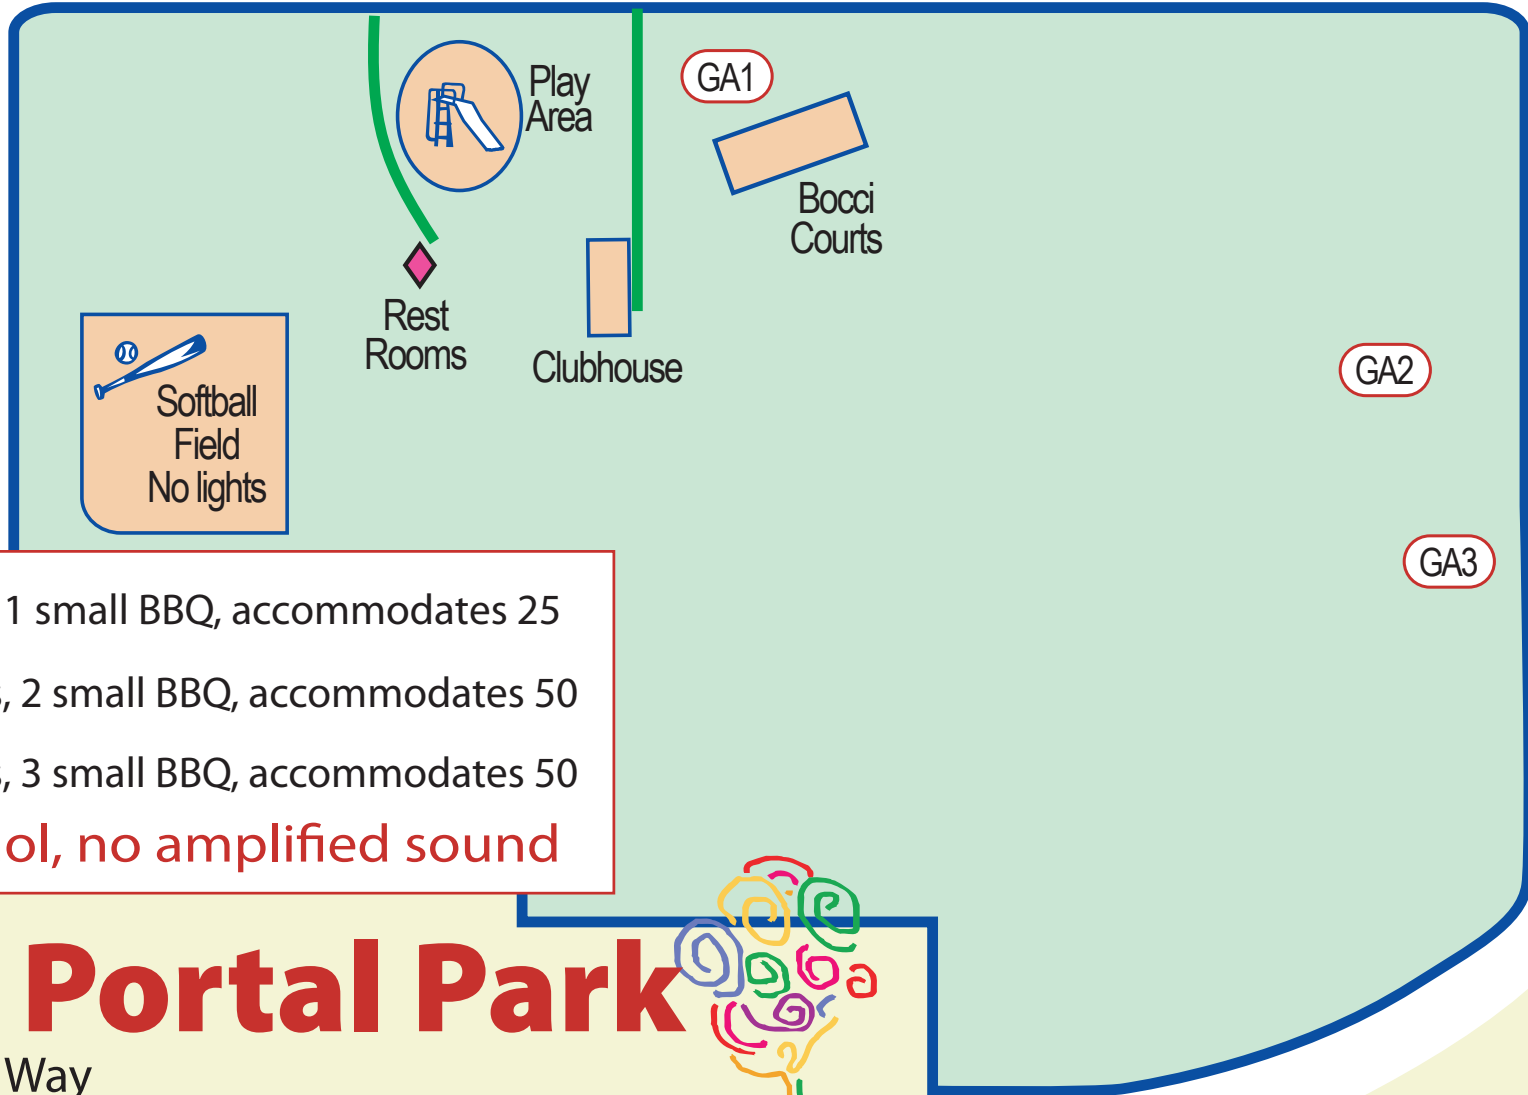

Rodeo Way

Dover Avenue

M street

GA1 1 table, 1 small BBQ, accommodates 25

GA2 2 tables, 2 small BBQ, accommodates 50

GA3 2 tables, 3 small BBQ, accommodates 50

No alcohol, no amplified sound

East Portal Park

1120 Rodeo Way
City of Sacramento

51st Street