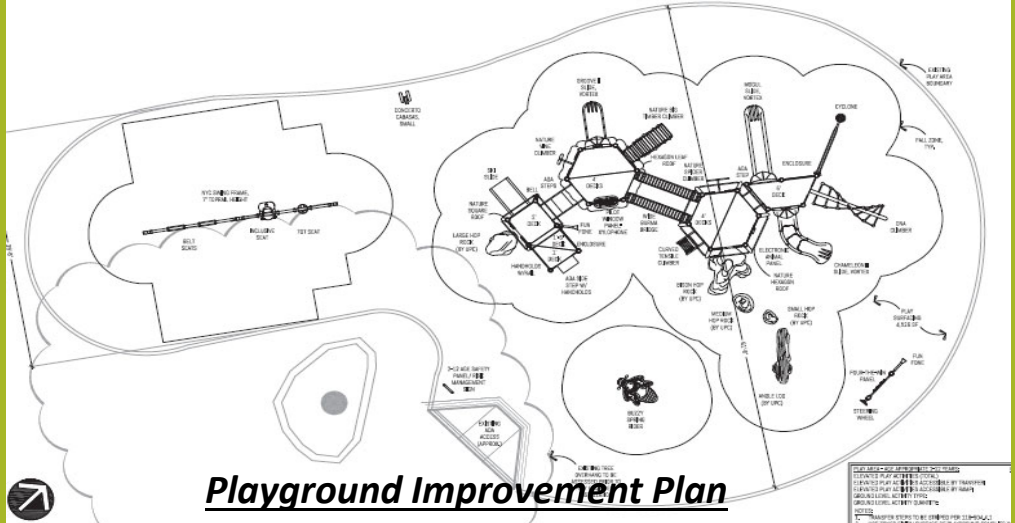

Chorley Park Playground Renovations (July 2024)

The improvements include a nature themed children's playground, including ADA and belt swings, bee spring rider, playground surfacing, benches, and ADA parking striping and signage.

Nature-themed-playground, Swings, Climbable Boulders and Spring rider

Playground Improvement Plan

ADA Parking Restriping and Signage