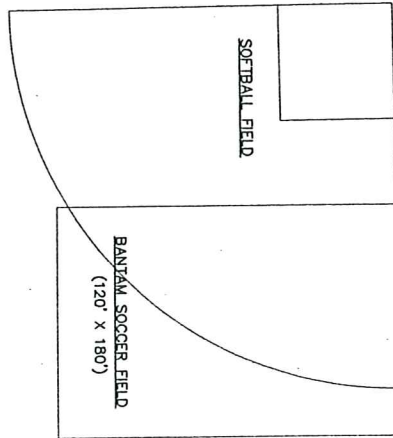

WARREN ELEMENTARY SCHOOL

LOWELL STREET

VANDENBERG DRIVE

PARK SIGN

PICNIC AREA

GROUP PICNIC SHELTER

REST ROOM

SAND VOLLEYBALL COURT

PLAYGROUND

SHEET NO.
1 of 1

LANDSCAPE ARCHITECT
 DES. BY / DRAWN BY
 DATE
 CAD FILE
 WEN-MJP-LAY
 DATE OCT. 1998
 SCALE AS NOTED
 CAD SCALE 1/32"
 P.N.
 REVISIONS

WARREN PARK

5.05 AC

CITY OF SACRAMENTO
 NEIGHBORHOODS, PLANNING AND
 DEVELOPMENT SERVICES DEPARTMENT
 LANDSCAPE ARCHITECTURE SECTION
 1023 J STREET, SUITE 200, SACRAMENTO, CA 95814