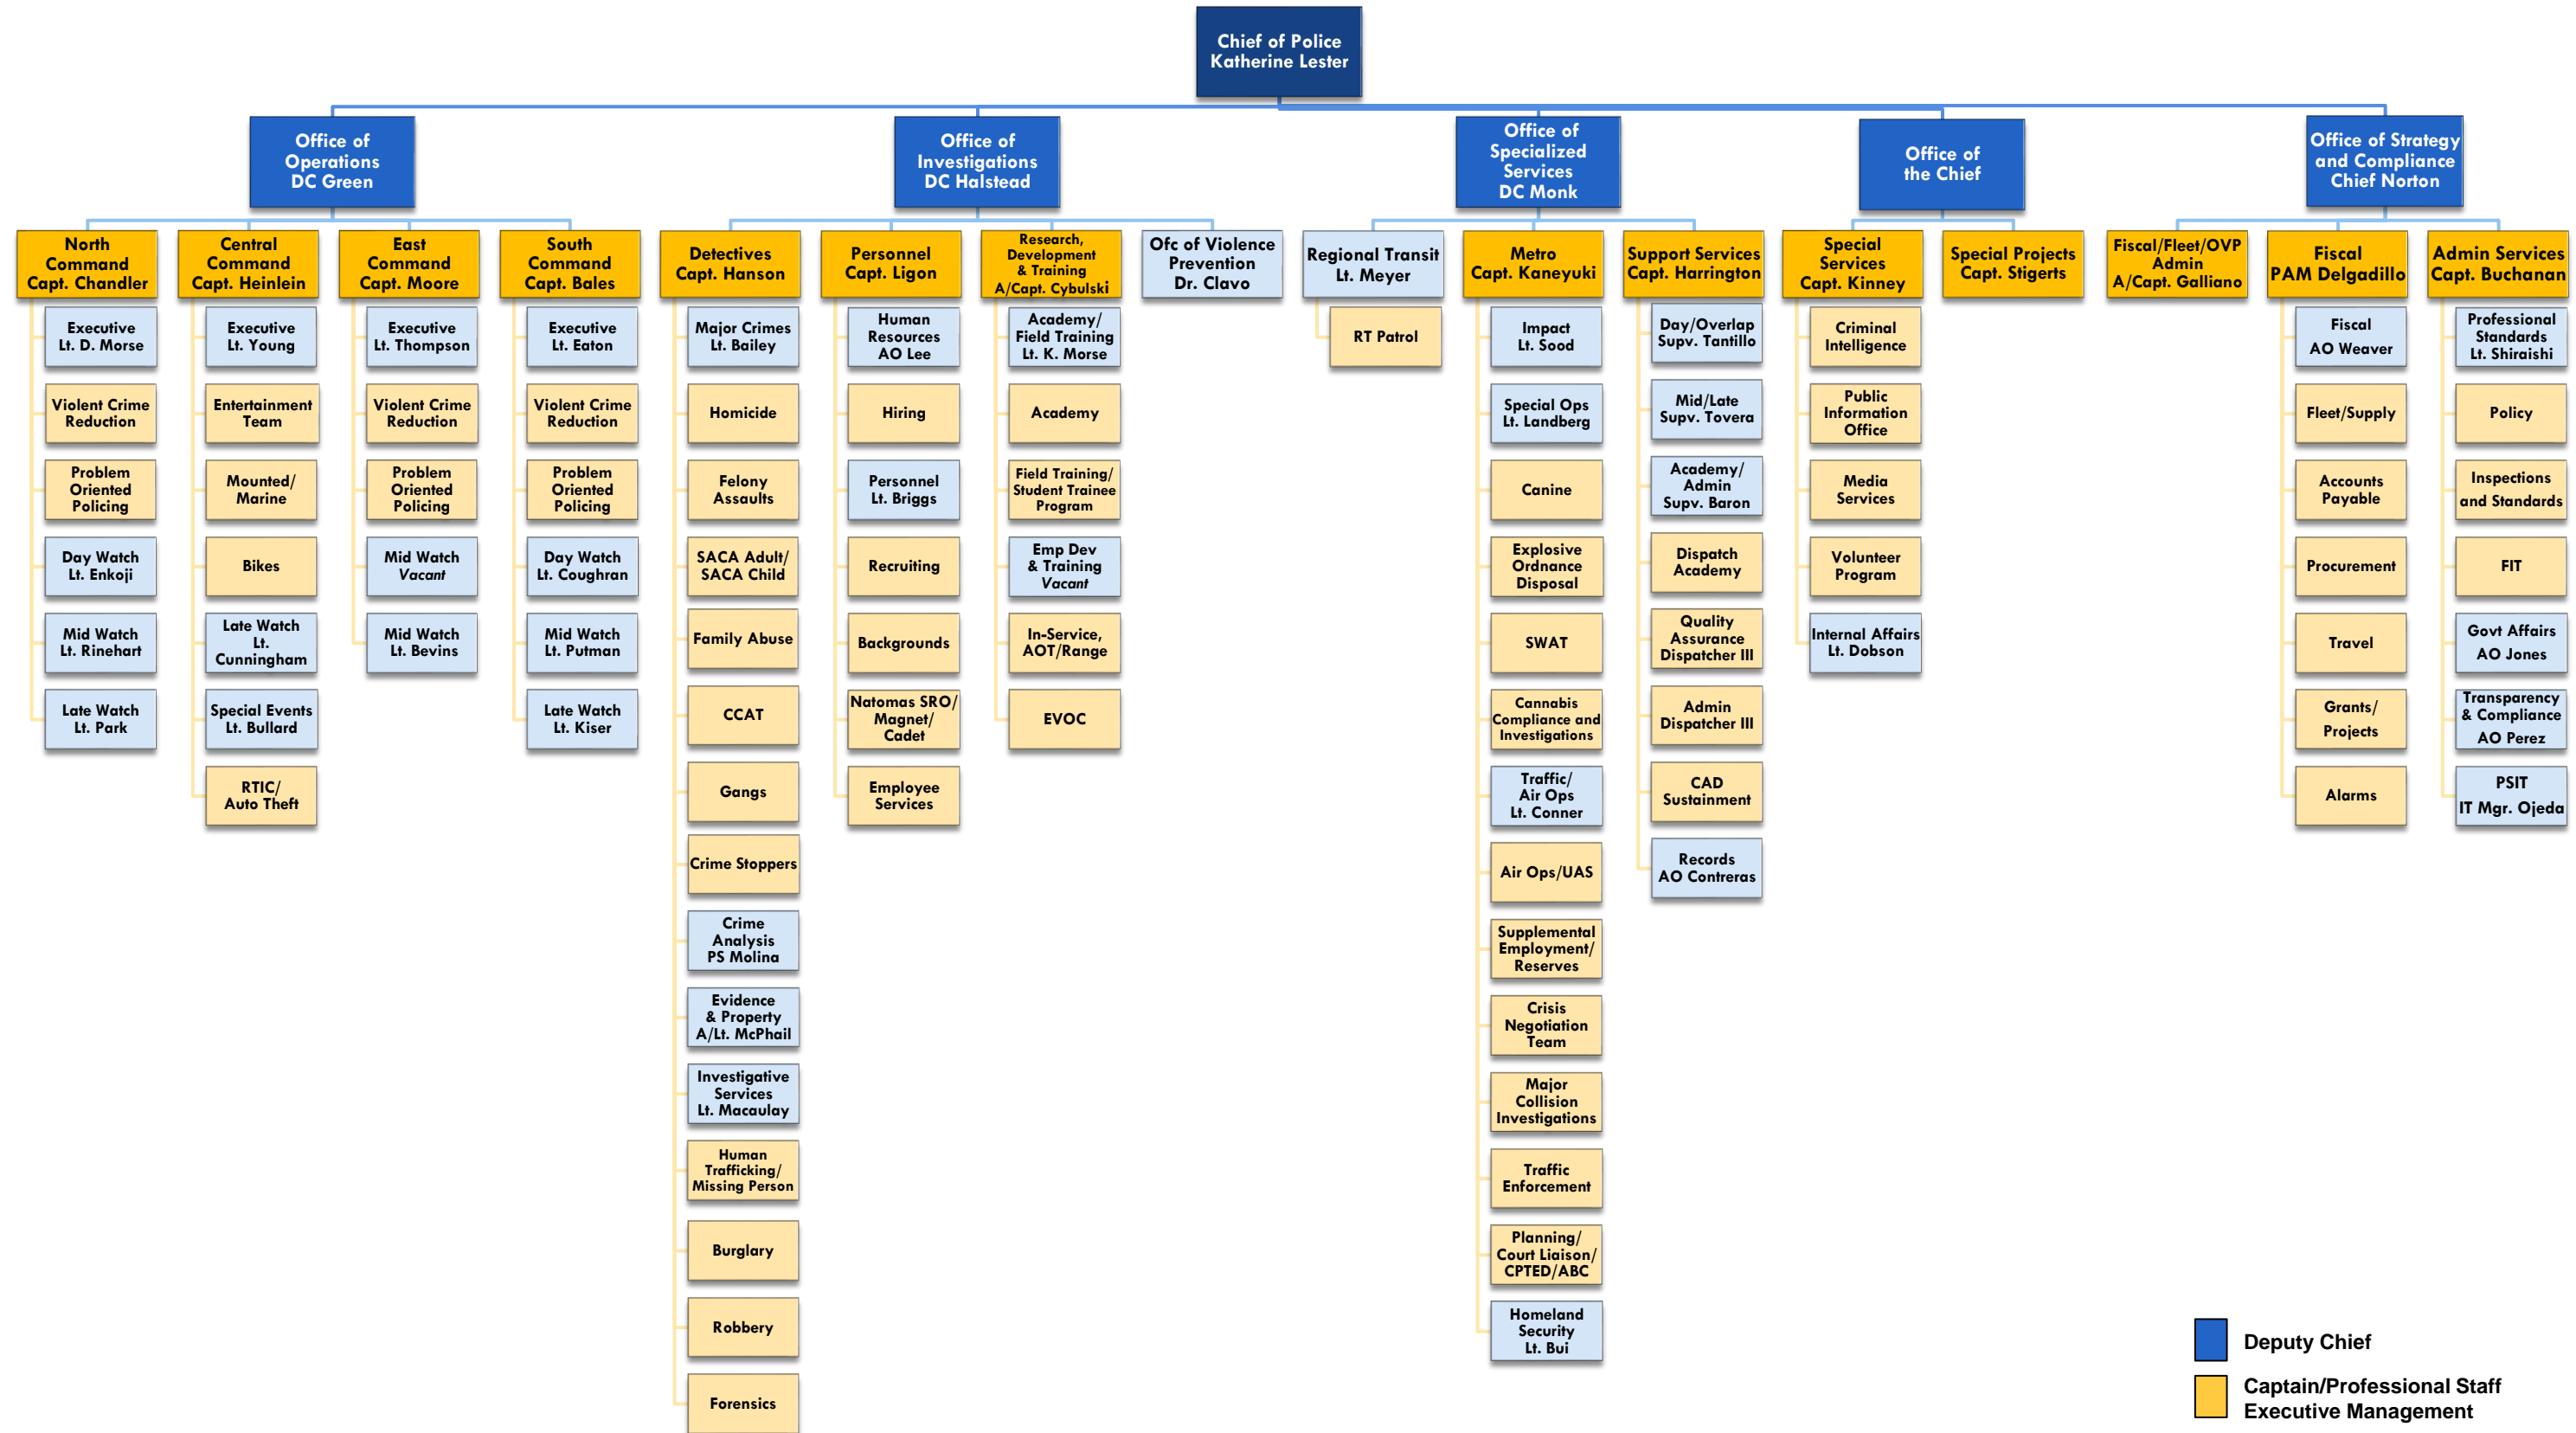

# Sacramento Police Department Organizational Chart

- Deputy Chief
- Captain/Professional Staff Executive Management
- Lieutenant/Professional Staff Senior Management
- Section/Unit