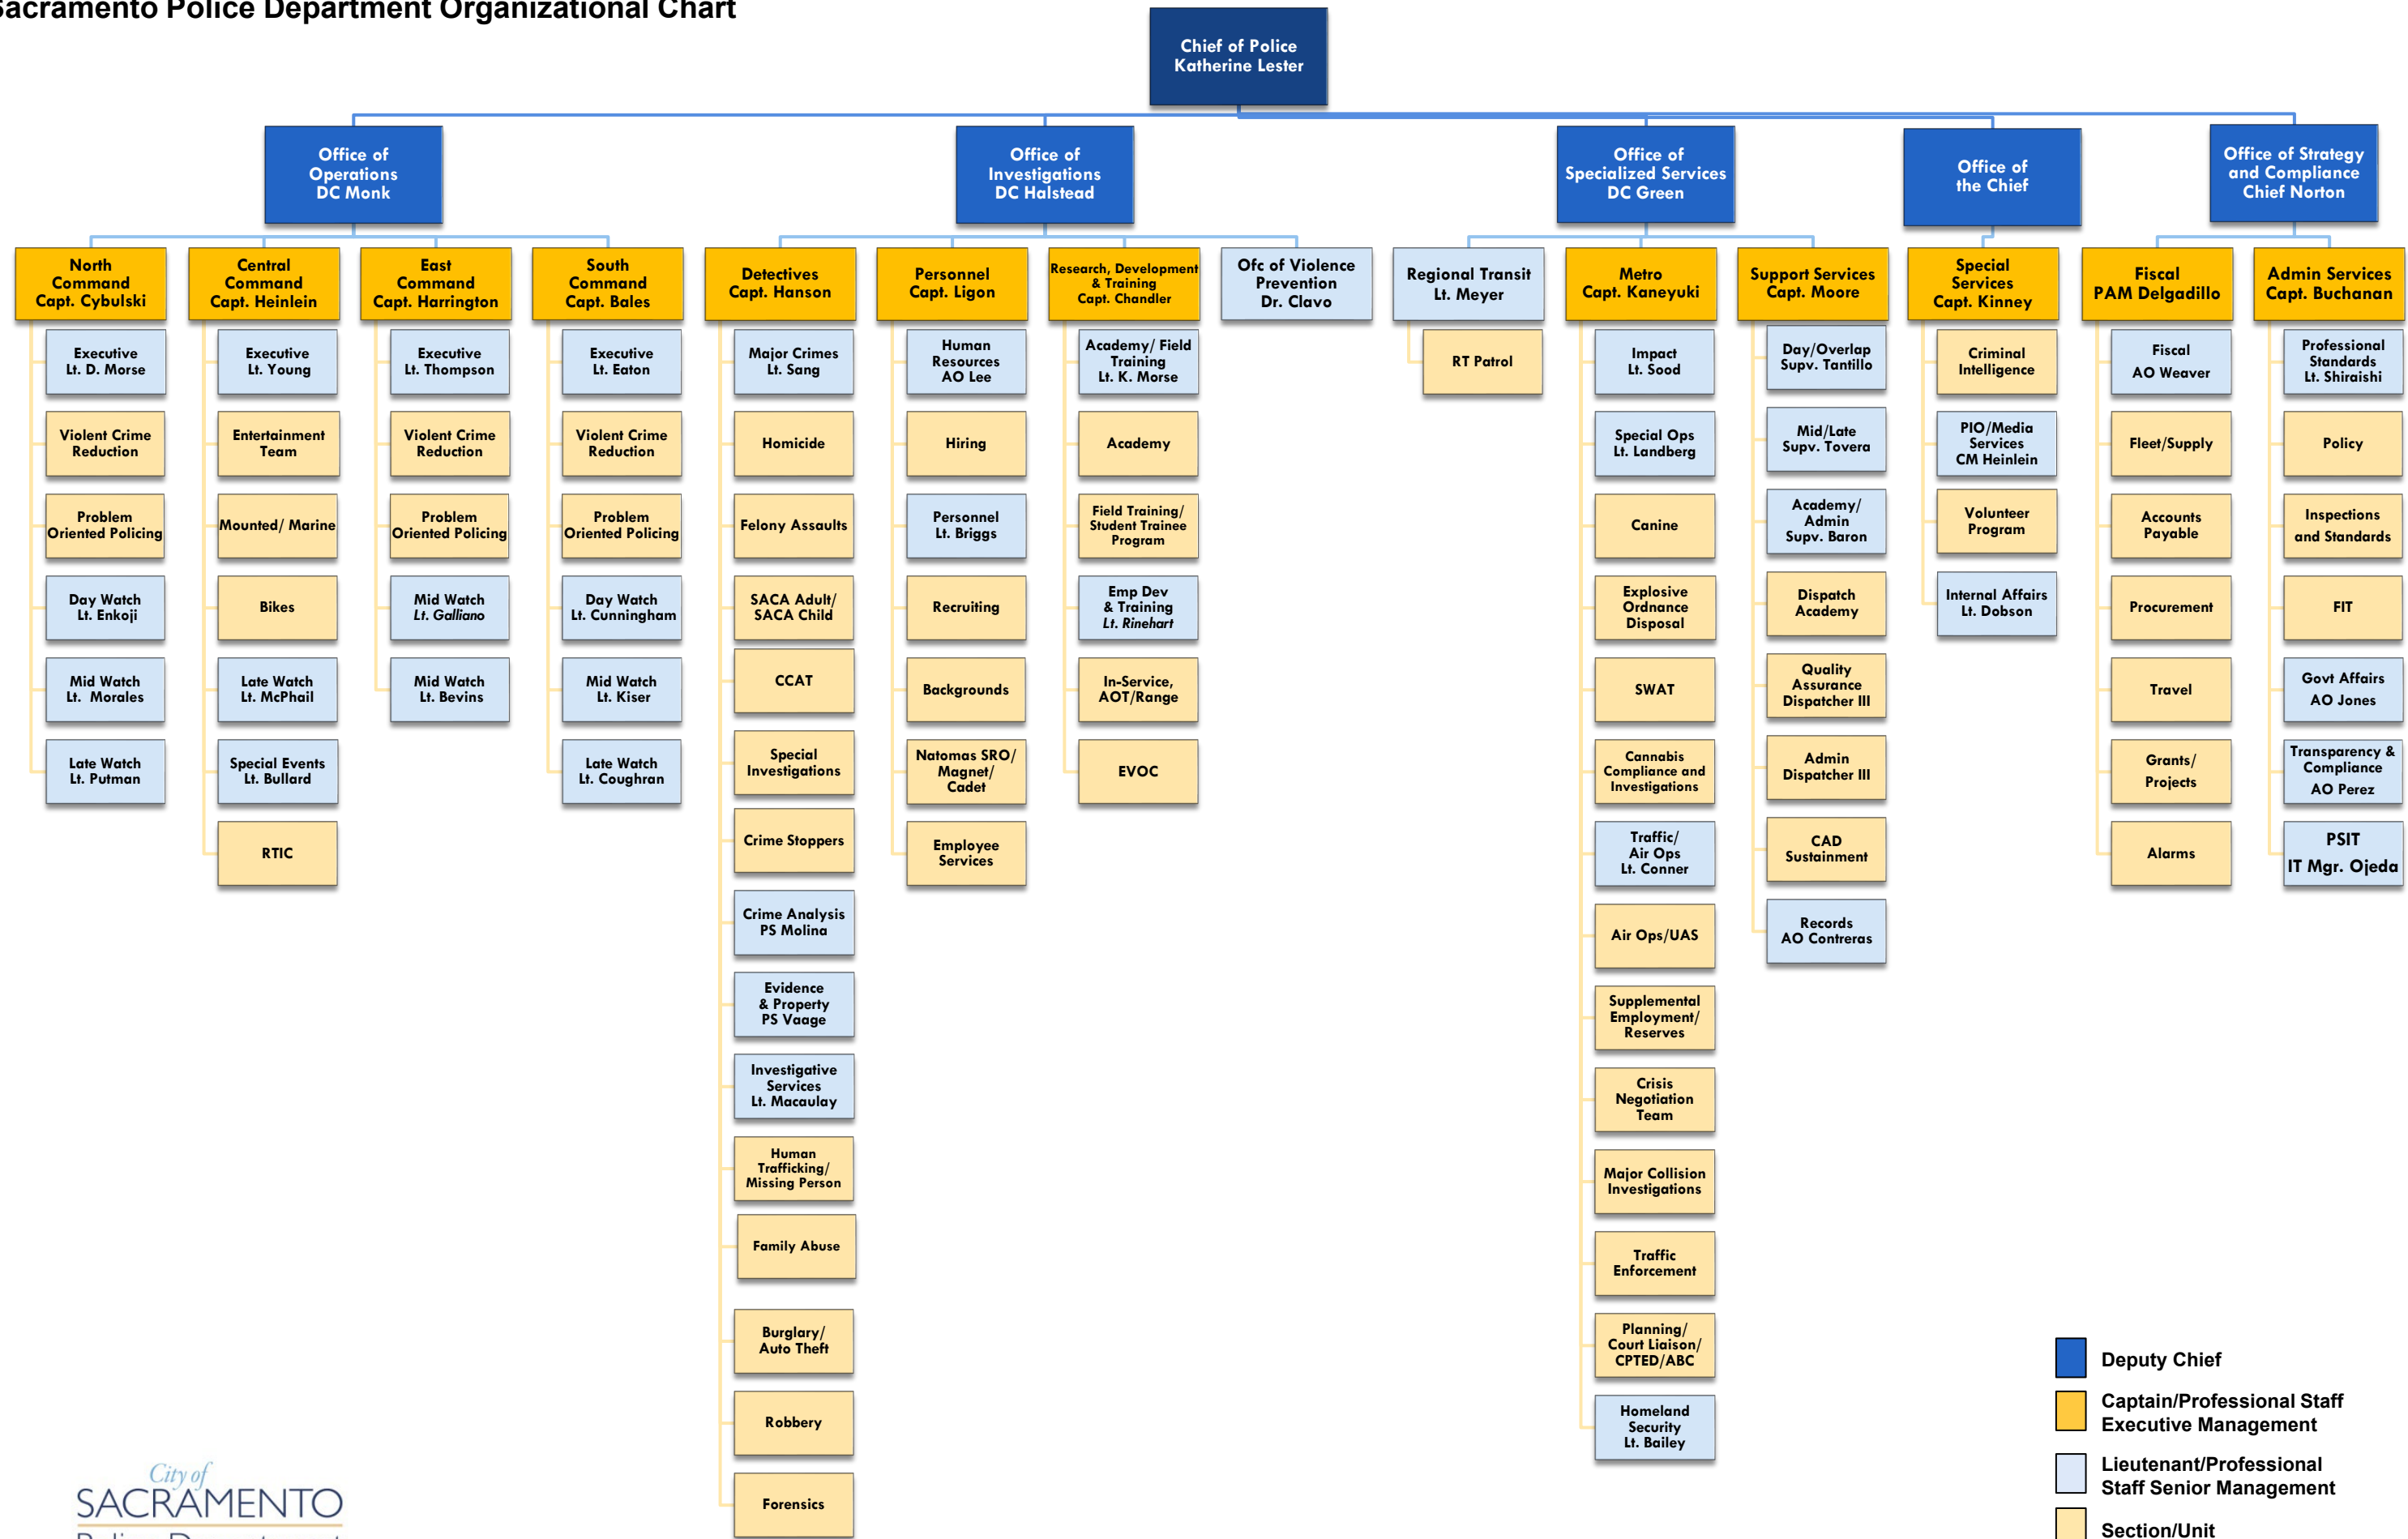

Sacramento Police Department Organizational Chart

City of
SACRAMENTO
Police Department

- Deputy Chief
- Captain/Professional Staff Executive Management
- Lieutenant/Professional Staff Senior Management
- Section/Unit

Updated: February 13, 2025