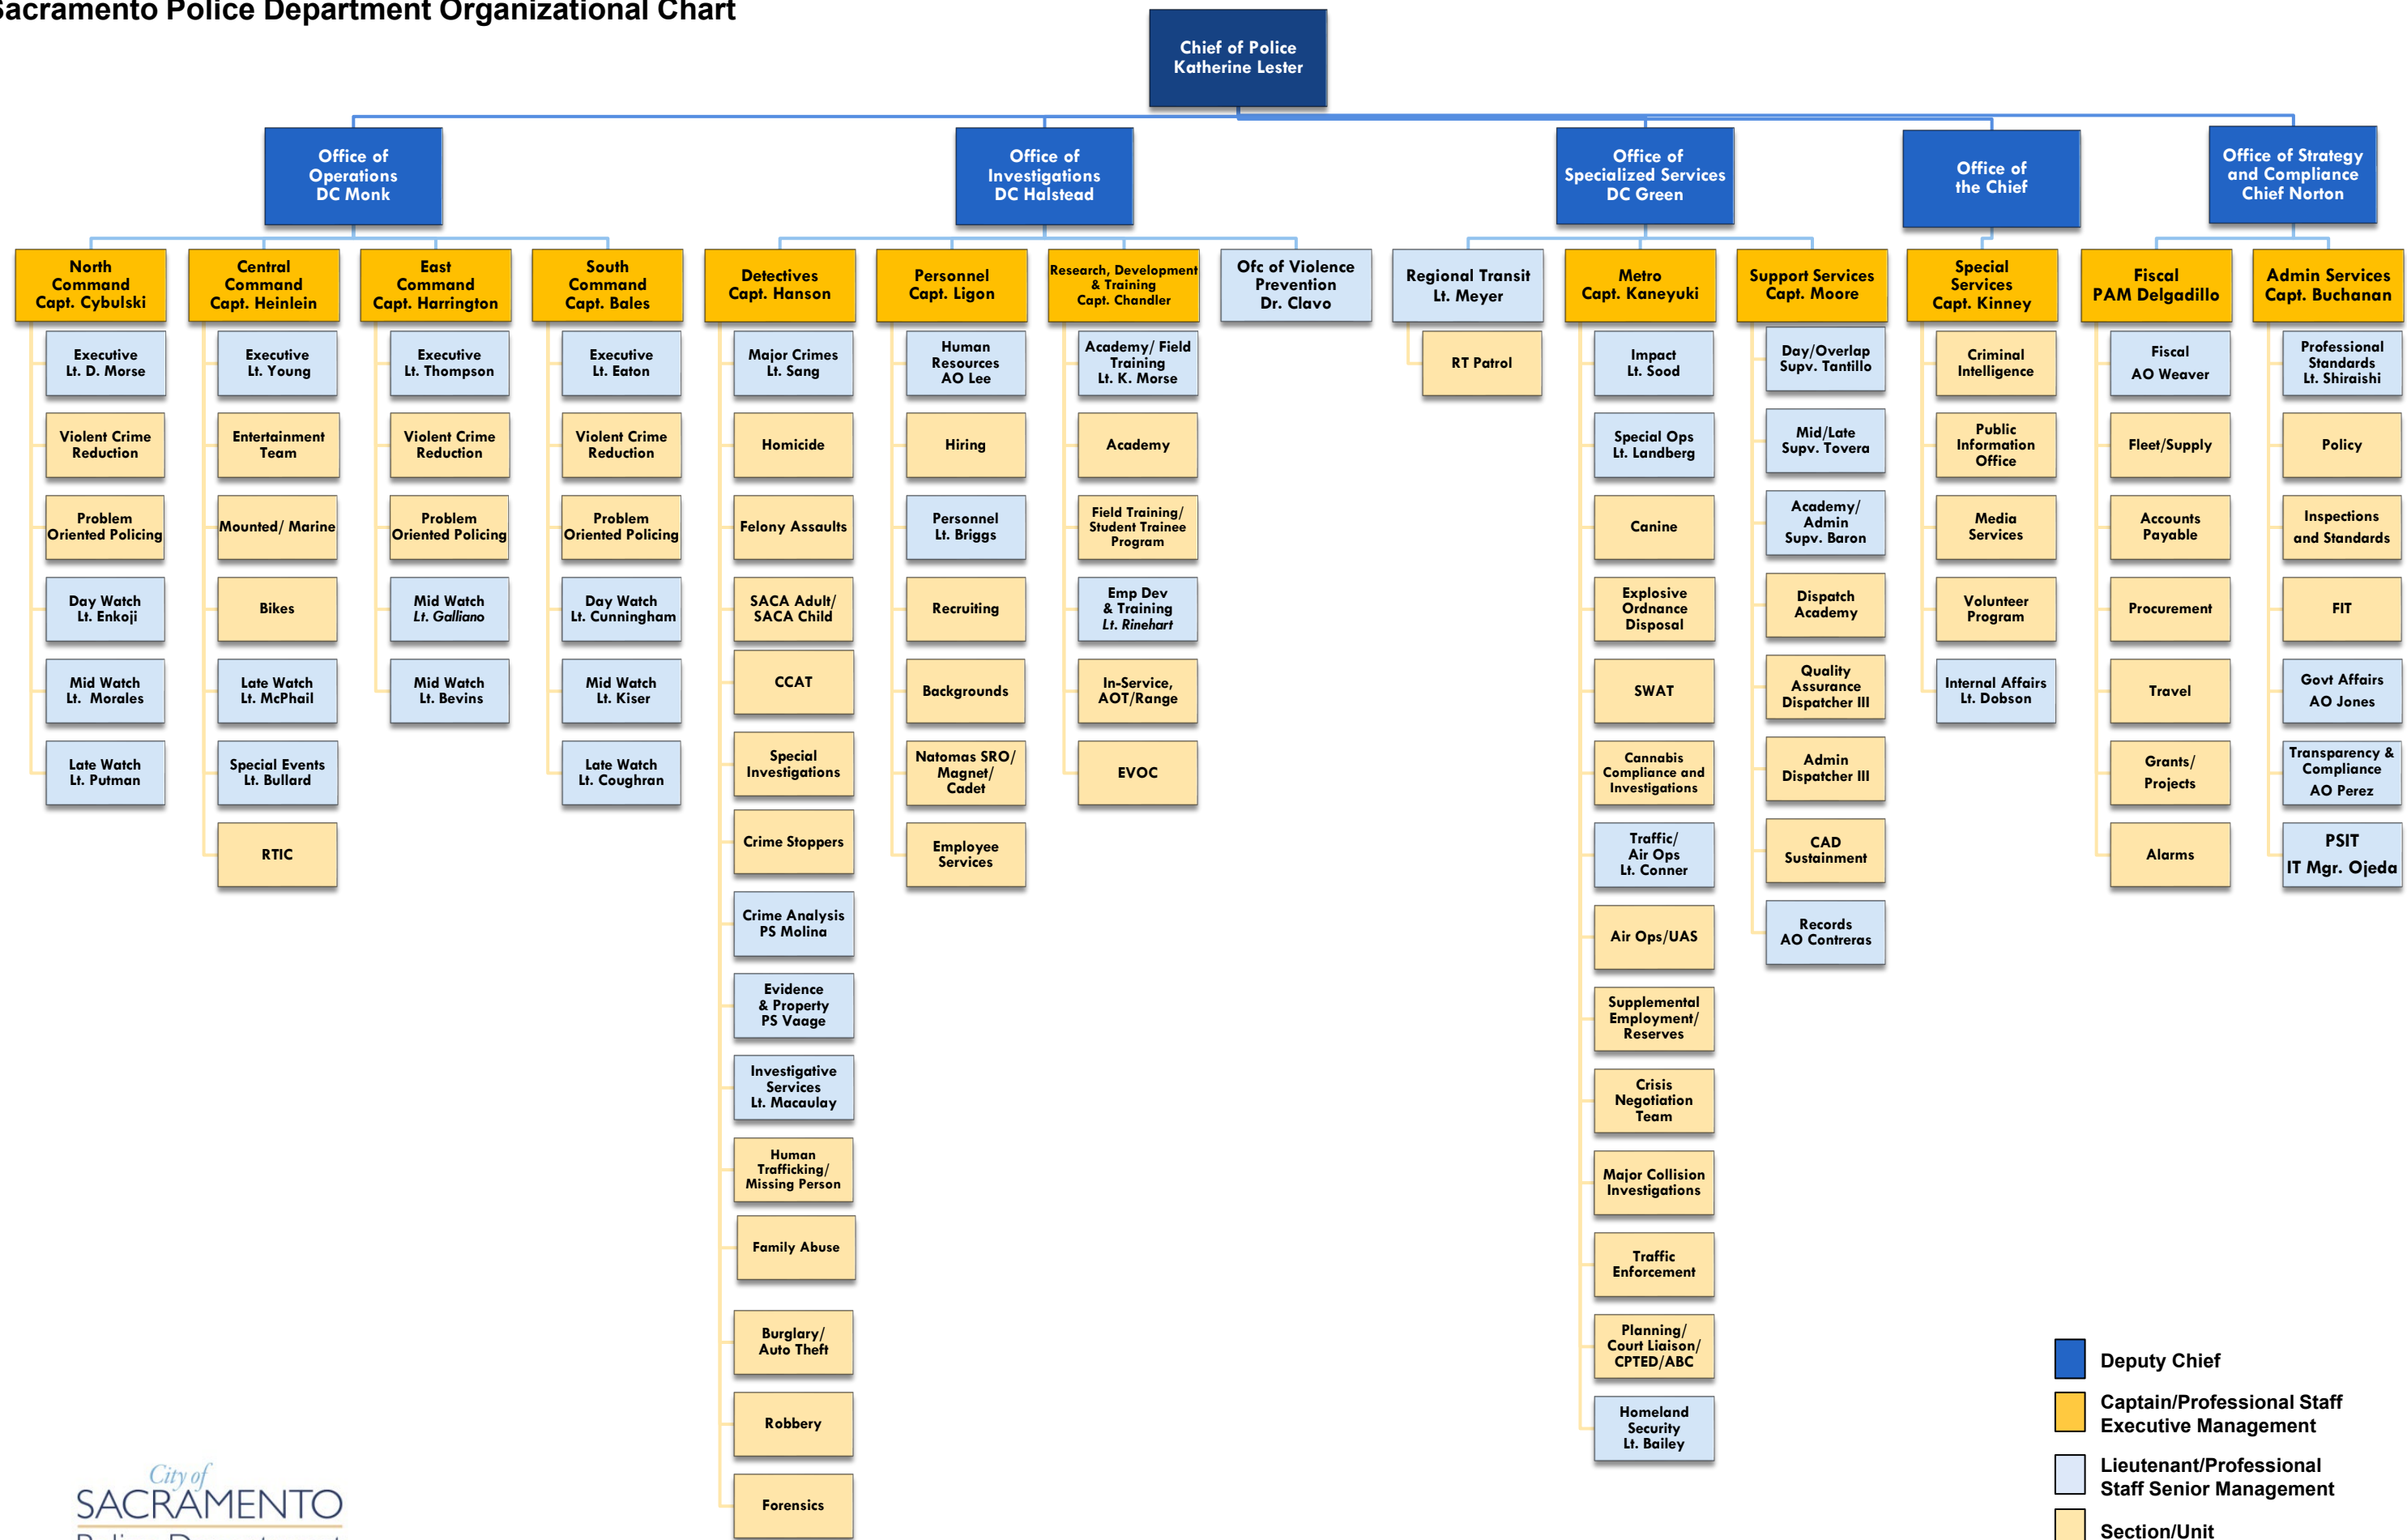

Sacramento Police Department Organizational Chart

- Deputy Chief
- Captain/Professional Staff Executive Management
- Lieutenant/Professional Staff Senior Management
- Section/Unit

City of
SACRAMENTO
Police Department

Updated: January 6, 2025