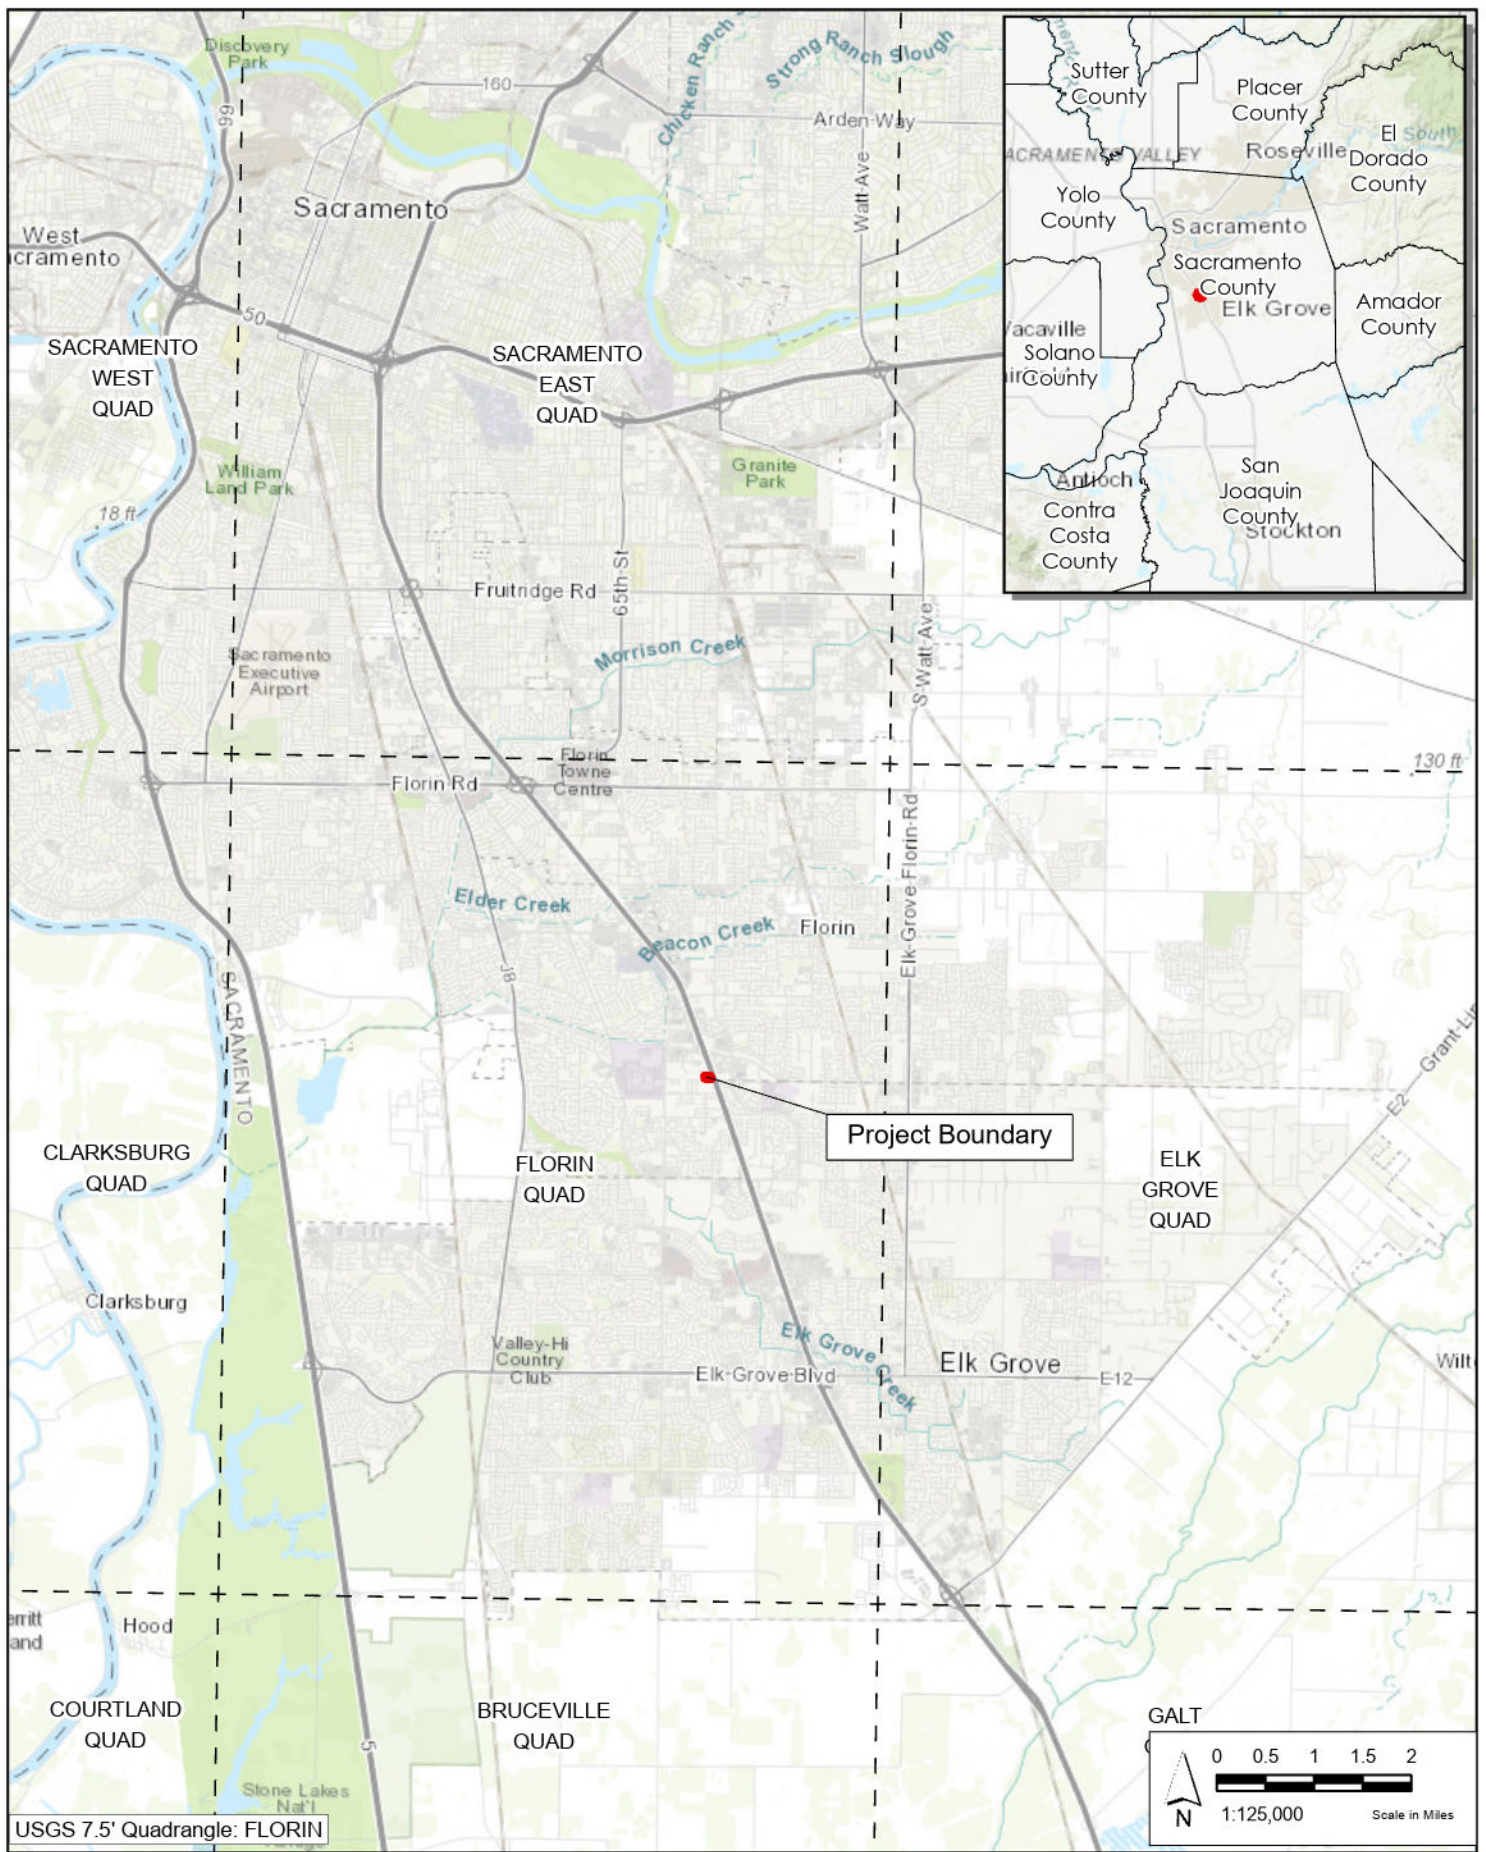

Appendix A

Project Vicinity and Project Location Maps

GREG MATUZAK
 Environmental Consulting LLC
 Nevada City, CA

COTTON LANE APARTMENTS

Figure 1. Vicinity Map

Legend
 Project Boundary

GREG MATUZAK
 Environmental Consulting LLC
 Nevada City, CA

COTTON LANE APARTMENTS

Figure 2. Project Location Map